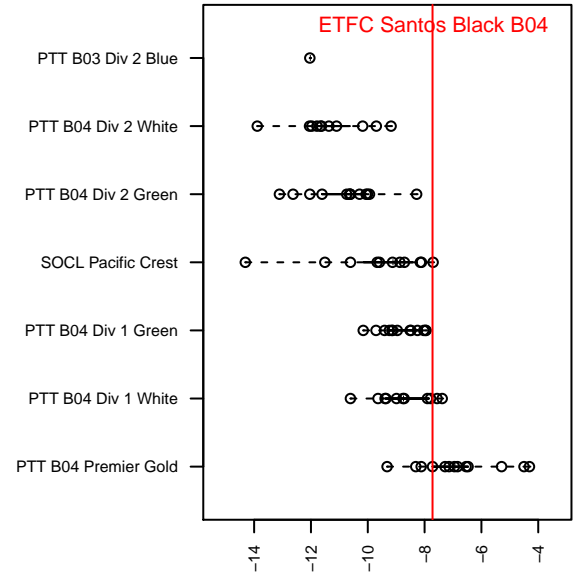

**attack and defense variance (black dot)  
relative to other teams  
and top 10 in region**

**attack and defense rating  
relative to others at age  
and all opponents in last 13 months**

**Performance relative to 13 month average**